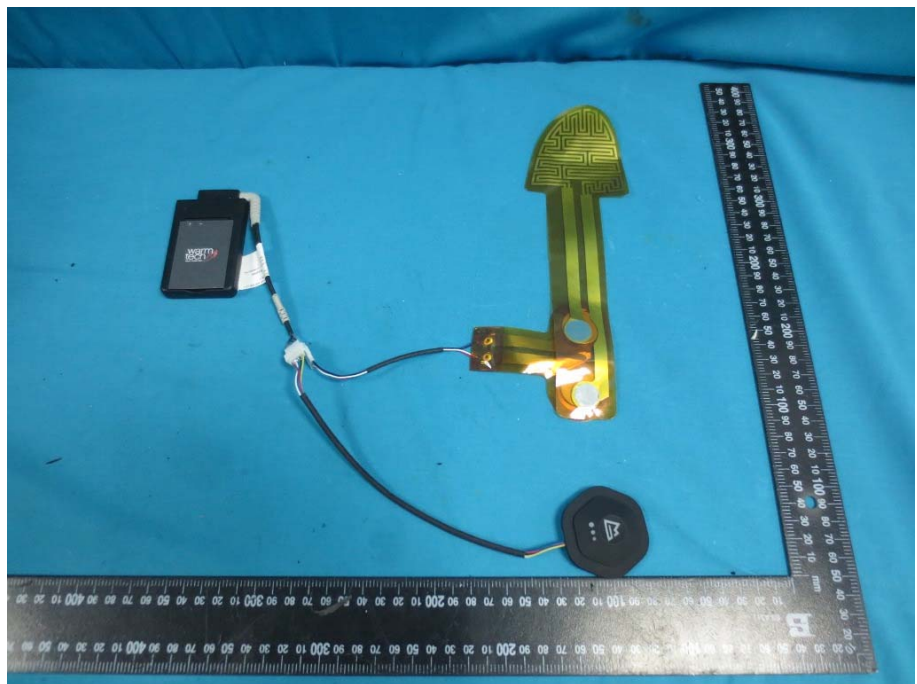

Details of: Heating system position

View:

- ☒ general
- ☐ front
- ☐ rear
- ☐ right
- ☐ left
- ☐ top
- ☐ bottom

Details of: Heating system

View:

- ☒ general
- ☐ front
- ☐ rear
- ☐ right
- ☐ left
- ☐ top
- ☐ bottom